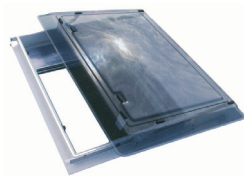

REMIS ROOF SKYLIGHT WITH LIGHT

Roof hood is of strong aluminium frame construction with integrated blind system. Aluminium coated film provides excellent insulation. Provides effective protection against insects plus black out adjustable to any level. Easy to fit.

60cm x 90cm 008665