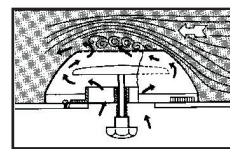

SELF ENERGISING DORADE VENT

Exceptional air control. Rainproof with no moving parts. Includes PVC cover. **016521**