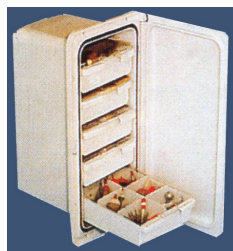

HOLD ALL UNIT

Ideal for small objects or fishing articles
364mm (h) 183mm (w) 150mm (d)
Recess: 321mm x 140mm

016608