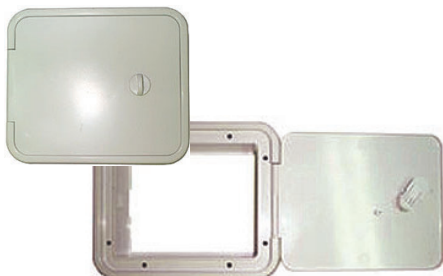

PLASTIC ACCESS DOOR

195mm x 165mm. White.

016588