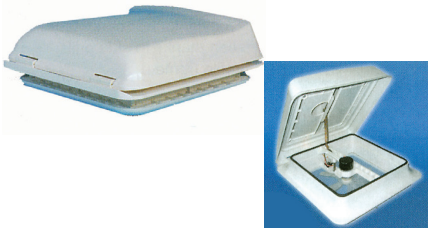

FIAMMA ROOF VENT
28cm x 28cm

Ideal for small spaces such as bathrooms - the new aerodynamic 28cm x 28cm vent is supplied with or without fan. White in colour with permanent air flow ventilation system and flyscreen.

Without fan	008640
Turbo - with fan	008641