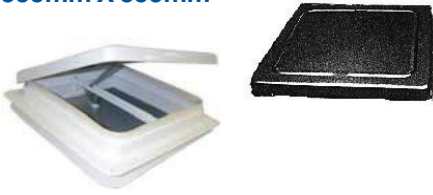

ELIXIR METAL ROOF VENT 355mm X 355mm

Painted vent with insulated lid to prevent condensation and reduce noise. **008601**

Lid only **008602**